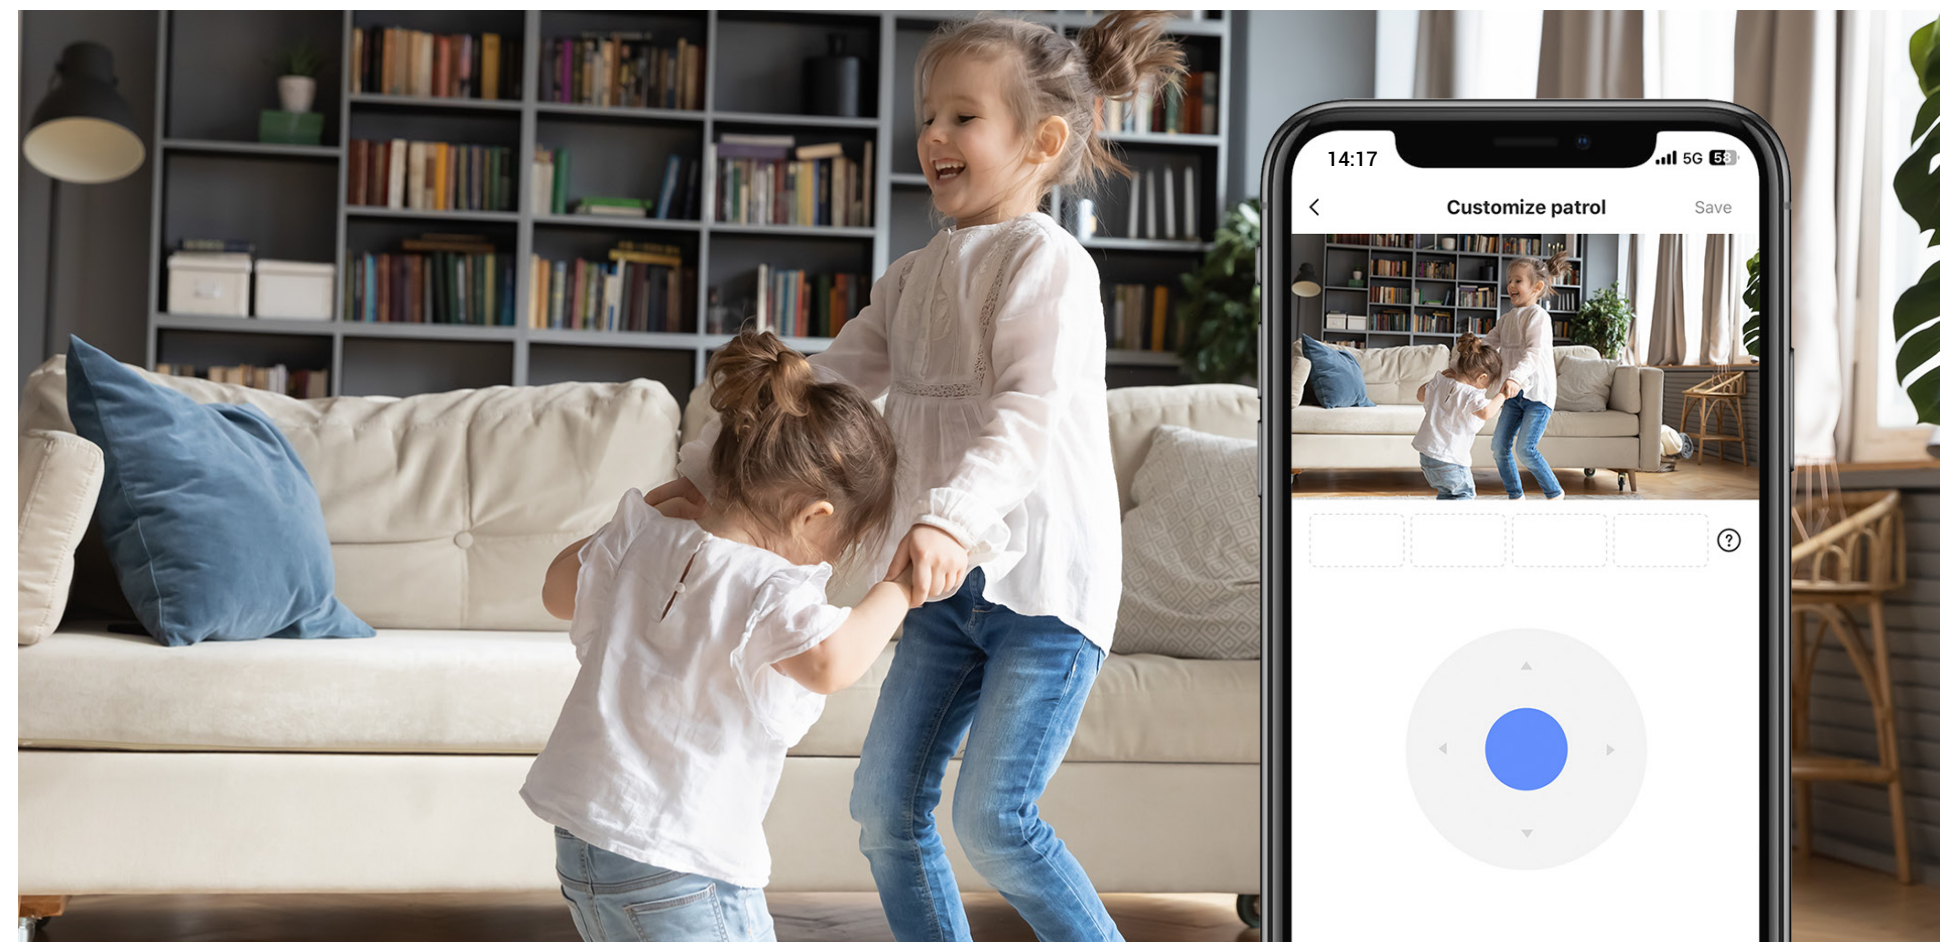

360° Protection with customized patrol

The CP1 Pro pans and tilts automatically to eliminate blind spots with its unique patrol mode. You can even customize patrol pattern in accordance with your very special home, leaving no corner uncovered.

Overall Patrol

Pan horizontally

Customize Patrol

Follow the order of pre-set points (Up to 4 points)

Get the notifications that matter

A lot of activities go on inside your home. Don't want to get alerted repeatedly when your curtains flutter in the wind? The CP1 Pro is smart enough to identify human activities in particular. You can choose to get alerted only when somebody is detected on camera.

Auto-tracking keeps you informed

Powered by advanced human motion detection, the CP1 Pro swiftly locks onto people's behaviors, rotating to track their ongoing activities. Be it your parents' steps or your toddlers' playful moves, this camera ensures no lively scene goes unnoticed.

Connect to your loved ones

Stay connected with your families is of great significance. No worries if your baby cries, this smart camera keeps you informed when human voices are detected. What's more, a simple tap on the camera is all it takes when your elderly parents need to reach out to you, which is the simplest way to start a video call.