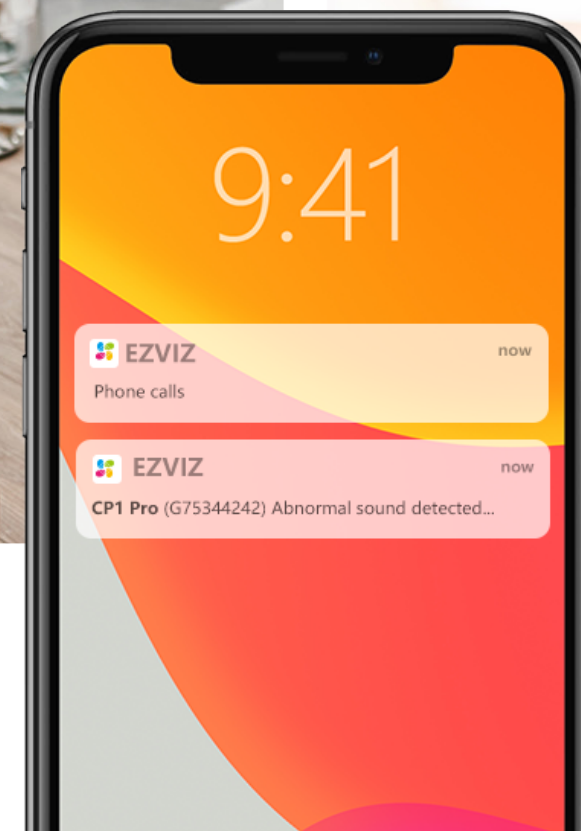

Touch Call Button

Picture clearly in the dark

No more blurry night recordings. The CP1 Pro offers enhanced clarity even in the night time. The dark environments are now revealed in crystal-clear night vision, granting you a new level of assurance.

Smart color night vision up to 5 meters away

Nighttime imaging up to 10 meters away

Less overexposure

Clearer details