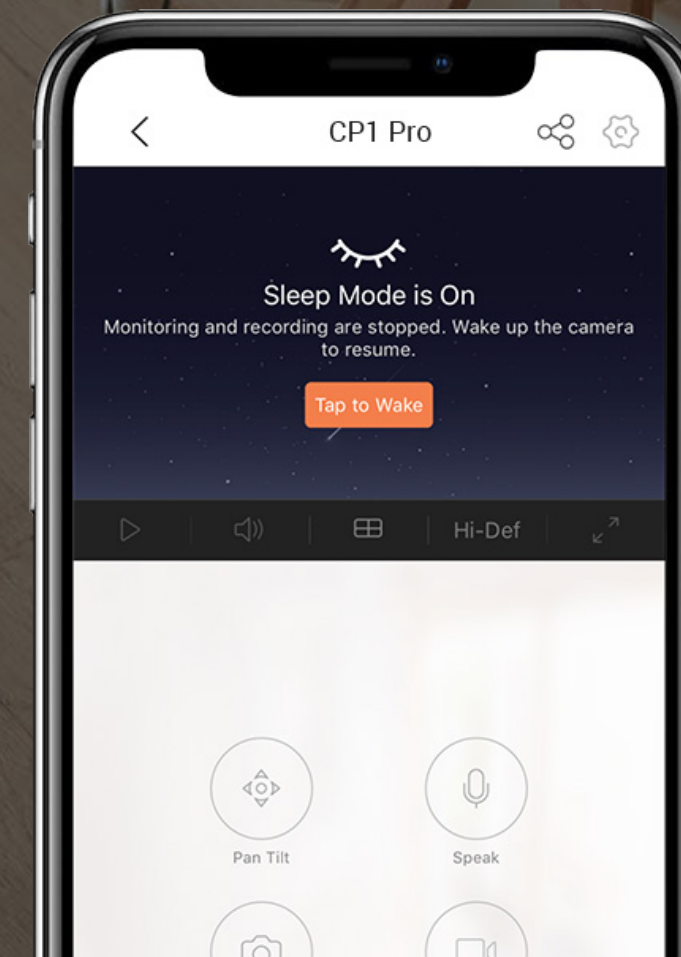

TLS

Data Transmission
Encryption

AES-128

Data Encryption